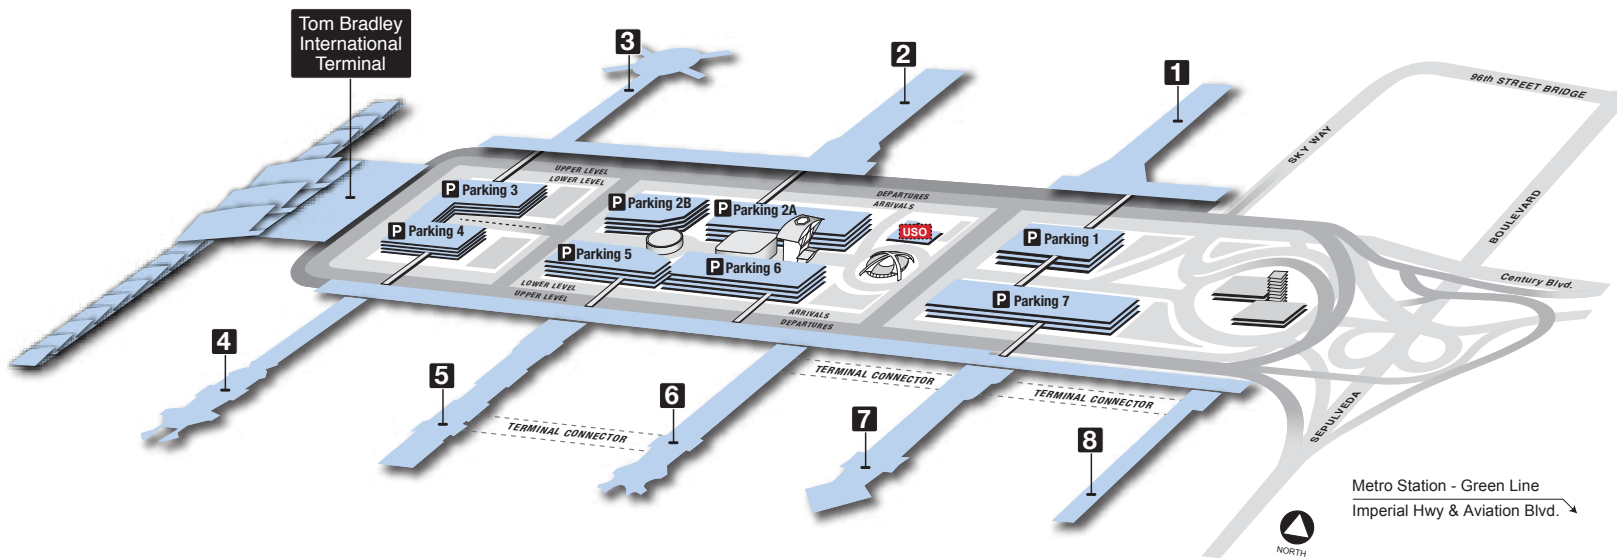

AIRLINE LOCATION

Tom Bradley Int'l Terminal (Terminal B)

- | | |
|----------------------|-----------------------------|
| Aeroflot | Iberia |
| Air Berlin | Japan Airlines |
| Air France | KLM |
| Air Tahiti Nui | Korean Air |
| Alaska | LAN Airlines |
| (Some Arrivals) | Lufthansa |
| Alitalia | Norwegian Air |
| All Nippon Airways | Philippine Airlines |
| Asiana | QANTAS |
| British Airways | SAUDIA |
| Cathay Pacific | Singapore |
| China Airlines | SWISS |
| China Eastern | Thai Airways |
| China Southern | Transaero Airlines |
| Copa (Some Arrivals) | Turkish Airlines |
| El Al Israel | Virgin Australia (Arrivals) |
| Emirates Airlines | |
| Etihad | |
| EVA Air | |
| Fiji Airways | |

Terminal 1

- AirTran Airways
- Southwest

Terminal 2

- Aeromexico
- Air Canada
- Air China
- Air New Zealand
- ArkeFly (Seasonal)
- Avianca
- Hawaiian Air
- Sun Country
- TACA
- Virgin Atlantic
- Volaris
- WestJet

Terminal 3

- Allegiant Air
- Frontier
- JetBlue
- Spirit
- US Airways
- Virgin America
- Virgin Australia (Departures)

Terminal 4

- American
- American Eagle
- US Airways Express

Terminal 5

- Delta

Terminal 6

- Alaska
- Copa (Departures)
- Great Lakes
- United

Terminal 7/8

- United
- United Express

TERMINAL TO TERMINAL

Please allow approximately 3 to 5 minutes to walk between each terminal.

Please stand under the blue sign on the Lower/Arrivals Level, "LAX Shuttle & Airline Connections," to catch the Airline Connections shuttle which runs every 12 to 15 minutes.